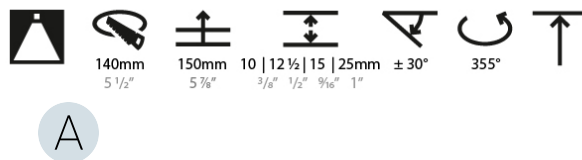

ELECTRICAL

Lamp Type: LED (Zhaga Standard)
Input Wattage (W): 13.2 / 16.5
Total Output Wattage (W): 12.1 / 14.7
Dimming: Tri-Mode (Non-Dimming and Phase Dimming (120Vac only) and 0-10V Dimming)
Driver Included: No
Driver Location: Recessed Housing
Driver Type: Constant Current - Universal
Driver Class: Class 2
Housing: See components
Input Voltage (V): 120 - 277
Constant Current (MA): 350

LED

Number of LEDs: 1
Color Temperature (°K): 2700 / 3000 / 3500 / 4000
Max. Delivered Lumen (lm): 870 / 970 / 1038 / 1060
Nominal Lumen (lm): 960 / 1070 / 1156 / 1180
CRI: >90 CRI
Efficiency (%): 90.5
Lamp Life (hrs): 50000
Upon Request: RGB-W Tunable White Special Color Temperature Special LED

OPTICAL

Reflector: 10
Beam Angle: Narrow
Adjustability: Rotational 355°; Tilt 30°
Upon Request: Special Beam Angles

RATINGS AND CERTIFICATIONS

382, F 416-247-9319, www.zaneen.com
Certified by Intertek for North American Standards. At the end of the existing Model #. For assistance on 'custom' specifications, contact zteam@zaneen.com.
In a constant effort to supply the best product, we reserve the right to change specifications or materials without notice. The most recent specification sheets are found at zaneen.com
IP rating: IP20