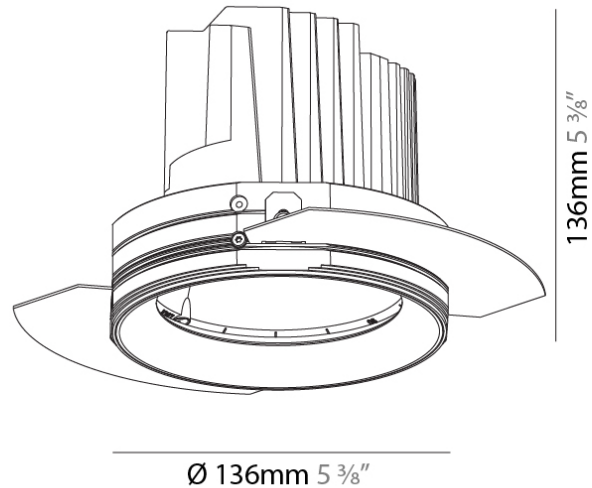

GENERAL

Series: Bioniq
 Subseries: Bioniq Round Adjustable
 Brand: Prolicht
 Division: Architectural
 Mounting Type: Trimless
 Mounting Location: Ceiling
 Subcategory: Downlight

PHYSICAL

Shape: Round
 Diameter (mm): 136
 Diameter (in): 5 3/8
 Height (mm): 136
 Height (in): 5 3/8
 Ceiling Thickness (mm): 10 / 12.5 / 15 / 25
 Ceiling Thickness (in): 3/8 or 1/2 or 9/16 or 1
 Min. Recessing Depth (mm): 150
 Min. Recessing Depth (in): 5 7/8
 Light Distribution: Adjustable / Downlight
 Weight (kg): 1.02
 Weight (lbs): 2.24
 Fixture Finish: SSR / BKV / CWI / CRY / HAB / UFT / ITA / RUA / FTG / MYG / LOD / PUS / FRO / FUP / KIA / POP / BLS / SPG / MEY / GOH / GUM / CHC / COM / ABZ / JAG / OBR / MOS / ROR
 Fixture Material: Aluminum Die Cast
 Cut-out Measurements: 140mm / 5 1/2"
 Upon Request: Unique Ceiling Thickness

OPTICAL

Reflector: 10
 Beam Angle: Narrow
 Adjustability: Rotational 355°; Tilt 30°
 Upon Request: Special Beam Angles

RATINGS AND CERTIFICATIONS

382, F 416-247-9319, www.zaneen.com
 Certified by Intertek for North American Standards. At the end of the existing Model #. For assistance on 'custom' specifications, contact zteam@zaneen.com.
 In a constant effort to supply the best product, we reserve the right to change specifications or materials without notice. The most recent specification sheets are found at zaneen.com
 IP rating: IP20